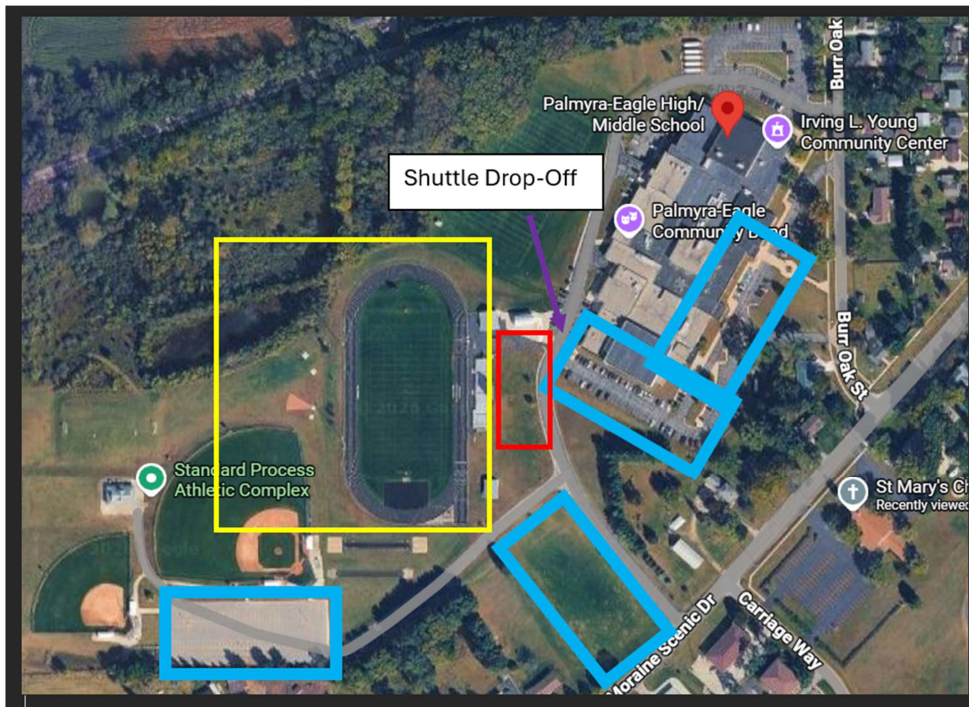

PALMYRA HIGH SCHOOL *TRACK & FIELD ONLY*

Shuttles will be provided to help shuttle athletes, coaches, chaperones and spectators to Palmyra High School from UW-Whitewater. The High School is a 15 minute drive from the Williams Center. The address for the High School is – 123 Burr Oak St, Palmyra, WI 53156
Here is an overview map of the High School.

- Yellow – Track & Field Events
- Blue – Parking lots
- Purple – Shuttle Drop Off
- Red – Special Smiles Remote Station *Friday ONLY